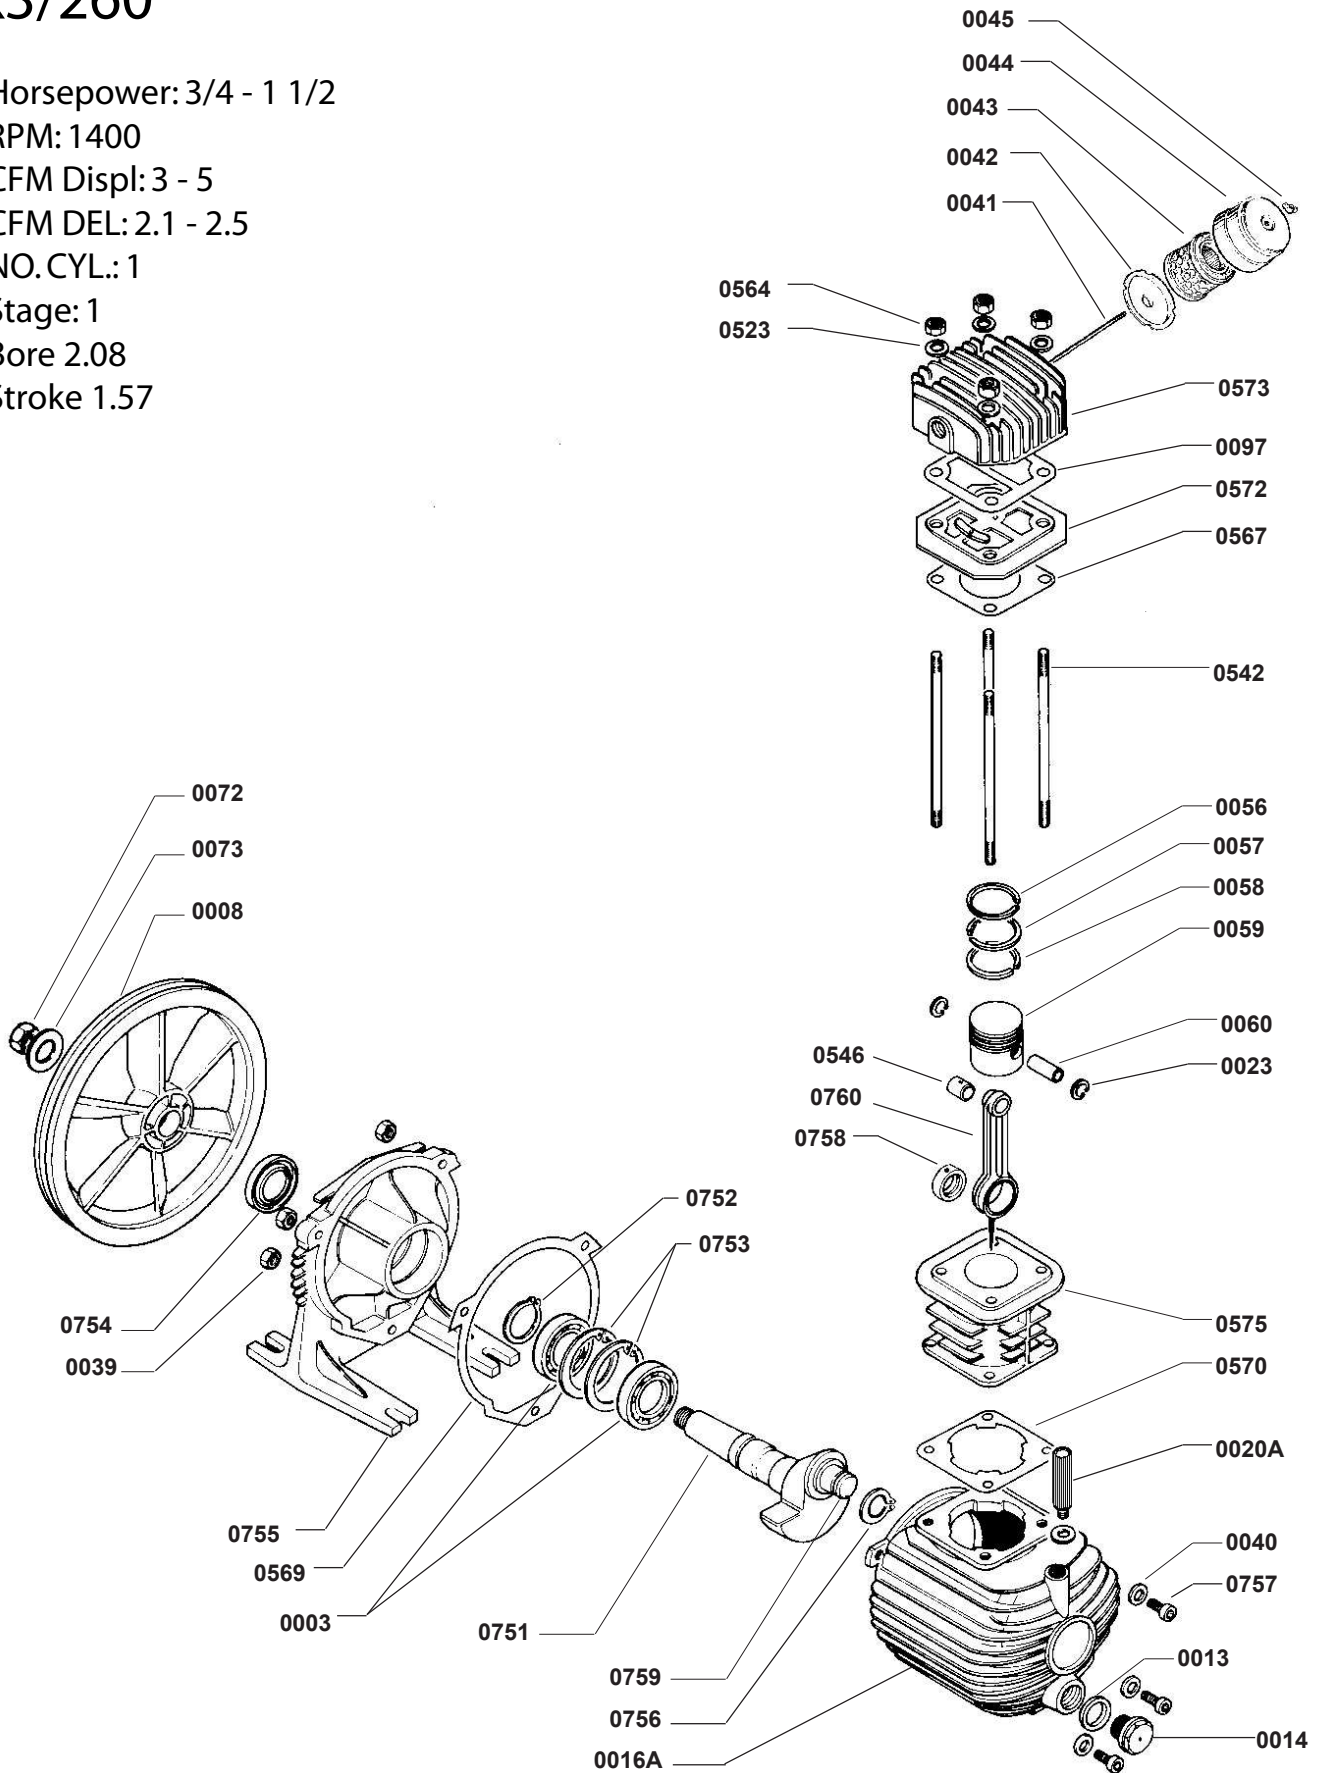

K3/260

Horsepower: 3/4 - 1 1/2

RPM: 1400

CFM Displ: 3 - 5

CFM DEL: 2.1 - 2.5

NO. CYL.: 1

Stage: 1

Bore 2.08

Stroke 1.57

K3 PUMP

Part Number	description	Part Number	Description
0003	Ball Bearing	0573	Cylinder Head
0008	Flywheel	0575	Cylinder
0013	Gasket (Oil Level)	0751	Crankshaft
0014	Oil Level Sight Gauge	0752	Circle Clip
0016A	Gasket (New Style Oil Breather	0753	Circle Clip
0020A	Oil Breather (New Style)	0754	Oil Seal
0023	Circle Clip	0755	K 3 Cover Support
0039	Nut (Head)	0756	Circle Clip
0040	Washer (Head)	0757	Screw
0041	Tension Rod	0758	Lower Bushing
0043	Filter Element (1 Stage)	0759	Washer
0044	Filter Cover	0760	K3 Complete Connecting Rod
0045	Wing Nut		
0056	Compression Ring D53		
0057	Stepped Scraper Ring D53		
0058	Slotted Oil Scraper Ring D53		
0059	Piston Pin D53		
0060	Piston Pin		
0072	Nut (Flywheel)		
0073	Washer (Flywheel)		
0097	Gasket		
0523	Washer (Head)		
0542	Tension Rod (Head)		
0546	Bushing		
0564	Nut		
0567	Gasket (Cylinder Valve Plate)		
0568	Crankcase		
0569	Gasket		
0570	Gasket (Crankcase)		
0572	Valve Plate		